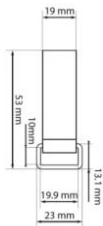

REF.	Dimension	Designation
BB15ROU	15 X 60	AST BUCKLE-BELT STRAP 15 RED
BB15VER	15 X 60	AST BUCKLE-BELT STRAP 15 GREEN
BB15FUC	15 X 60	AST BUCKLE-BELT STRAP 15 FUCHSIA
BB15BLE	15 X 60	AST BUCKLE-BELT STRAP 15 BLUE
BB15CUI	15 X 60	AST BUCKLE-BELT STRAP 15 FLESH
BB15NOI	15 X 60	AST BUCKLE-BELT STRAP 15 BLACK
BB15CAR	15 X 60	AST BUCKLE-BELT STRAP 15 CARBON
BB15TEXTNOI	15 X 60	AST BUCKLE-BELT STRAP 15 PU TEXTIL BLACK*
BB15ROU	15 X 60	AST BUCKLE-BELT STRAP 15 RED
BB15TEXTBLC	15 X 60	AST BUCKLE-BELT STRAP 15 TEXTIL WHITE
BB15TEXTCHA	15 X 60	AST BUCKLE-BELT STRAP 15 TEXTIL FLESH
BB20BLC	20 X 53	AST BUCKLE-BELT STRAP 20 WHITE
BB20BLE	20 X 53	AST BUCKLE-BELT STRAP 20 BLUE
BB20CUI	20 X 53	AST BUCKLE-BELT STRAP 20 FLESH
BB20CAR	20 X 53	AST BUCKLE-BELT STRAP 20 CARBON
BB20GRI	20 X 53	AST BUCKLE-BELT STRAP 20 SILVER
BB20NOI	20 X 53	AST BUCKLE-BELT STRAP 20 BLACK
BB20PUBEI	20 X 53	AST BUCKLE-BELT STRAP 20 PU BEIGE
BB20PUNOIDF	20 X 53	AST BUCKLE-BELT STRAP 20 PU BLACK DF
BB20TEXTBLC	20 X 53	AST BUCKLE-BELT STRAP 20 PU TEXTIL WHITE
BB20TEXTNOI	20 X 53	AST BUCKLE-BELT STRAP 20 PU TEXTIL BLACK
BB20FUC	20 X 53	AST BUCKLE-BELT STRAP 20 FUCHSIA
BB20ROU	20 X 53	AST BUCKLE-BELT STRAP 20 RED
BB20VER	20 X 53	AST BUCKLE-BELT STRAP 20 GREEN
BB25BLC	25 X 60	AST BUCKLE-BELT STRAP 25 WHITE
BB25BLE	25 X 60	AST BUCKLE-BELT STRAP 25 BLUE
BB25CUI	25 X 60	AST BUCKLE-BELT STRAP 25 FLESH
BB25CAR	25 X 60	AST BUCKLE-BELT STRAP 25 CARBON
BB25GRI	25 X 60	AST BUCKLE-BELT STRAP 25 SILVER
BB25NOI	25 X 60	AST BUCKLE-BELT STRAP 25 BLACK
BB25TEXTBLC	25 X 60	AST BUCKLE-BELT STRAP 25 PU TEXTIL WHITE*
BB25TEXTNOI	25 X 60	AST BUCKLE-BELT STRAP 25 PU TEXTIL BLACK*
BB25TEXTCHA	25 X 60	AST BUCKLE-BELT STRAP 25 PU TEXTIL FLESH*
BB25FUC	25 X 60	AST BUCKLE-BELT STRAP 25 FUCHSIA
BB25ROU	25 X 60	AST BUCKLE-BELT STRAP 25 RED
BB38BLC	38 X 60	AST BUCKLE-BELT STRAP 38 WHITE
BB38BLE	38 X 60	AST BUCKLE-BELT STRAP 38 BLUE
BB38CUI	38 X 60	AST BUCKLE-BELT STRAP 38 FLESH
BB38GRI	38 X 60	AST BUCKLE-BELT STRAP 38 SILVER
BB38NOI	38 X 60	AST BUCKLE-BELT STRAP 38 BLACK
BB38TEXTBLC	38 X 60	AST BUCKLE-BELT STRAP 38 PU TEXTIL WHITE*
BB38TEXTNOI	38 X 60	AST BUCKLE-BELT STRAP 38 PU TEXTIL BLACK*
BB38TEXTCHA	38 X 60	AST BUCKLE-BELT STRAP 38 PU TEXTIL FLESH*
BB38FUC	38 X 60	AST BUCKLE-BELT STRAP 38 FUCHSIA
BB38ROU	38 X 60	AST BUCKLE-BELT STRAP 38 RED
BB38CAR	38 X 60	AST BUCKLE-BELT STRAP 38 CARBON
BB50BLC	50 X 60	AST BUCKLE-BELT STRAP 50 WHITE
BB50CUI	50 X 60	AST BUCKLE-BELT STRAP 50 FLESH
BB50ROU	50 X 60	AST BUCKLE-BELT STRAP 50 RED
BB50FUC	50 X 60	AST BUCKLE-BELT STRAP 50 FUCHSIA
BB50JAU	50 X 60	AST BUCKLE-BELT STRAP 50 YELLOW
BB50BLE	50 X 60	AST BUCKLE-BELT STRAP 50 BLUE
BB50VER	50 X 60	AST BUCKLE-BELT STRAP 50 GREEN
BB50NOI	50 X 60	AST BUCKLE-BELT STRAP 50 BLACK
BB50CAR	50 X 60	AST BUCKLE-BELT STRAP 50 CARBON
BB50TEXTNOI	50 X 60	AST BUCKLE-BELT STRAP 50 PU TEXT BLACK
BB50TEXTBLC	50 X 60	AST BUCKLE-BELT STRAP 50 PU TEXT WHITE
BB50TEXTCHA	50 X 60	AST BUCKLE-BELT STRAP 50 PU TEXT FLESH