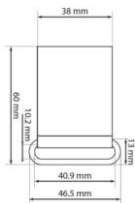

REF.	Dimension	Designation
BB15ROU	15 X 60	AST BUCKLE-BELT STRAP 15 RED
BB15VER	15 X 60	AST BUCKLE-BELT STRAP 15 GREEN
BB15FUC	15 X 60	AST BUCKLE-BELT STRAP 15 FUCHSIA
BB15BLE	15 X 60	AST BUCKLE-BELT STRAP 15 BLUE
BB15CUI	15 X 60	AST BUCKLE-BELT STRAP 15 FLESH
BB15NOI	15 X 60	AST BUCKLE-BELT STRAP 15 BLACK
BB15CAR	15 X 60	AST BUCKLE-BELT STRAP 15 CARBON
BB15TEXTNOI	15 X 60	AST BUCKLE-BELT STRAP 15 PU TEXTIL BLACK*
BB15ROU	15 X 60	AST BUCKLE-BELT STRAP 15 RED
BB15TEXTBLC	15 X 60	AST BUCKLE-BELT STRAP 15 TEXTIL WHITE
BB15TEXTCHA	15 X 60	AST BUCKLE-BELT STRAP 15 TEXTIL FLESH
BB20BLC	20 X 53	AST BUCKLE-BELT STRAP 20 WHITE
BB20BLE	20 X 53	AST BUCKLE-BELT STRAP 20 BLUE
BB20CUI	20 X 53	AST BUCKLE-BELT STRAP 20 FLESH
BB20CAR	20 X 53	AST BUCKLE-BELT STRAP 20 CARBON
BB20GRI	20 X 53	AST BUCKLE-BELT STRAP 20 SILVER
BB20NOI	20 X 53	AST BUCKLE-BELT STRAP 20 BLACK
BB20PUBEI	20 X 53	AST BUCKLE-BELT STRAP 20 PU BEIGE
BB20PUNOIDF	20 X 53	AST BUCKLE-BELT STRAP 20 PU BLACK DF
BB20TEXTBLC	20 X 53	AST BUCKLE-BELT STRAP 20 PU TEXTIL WHITE
BB20TEXTNOI	20 X 53	AST BUCKLE-BELT STRAP 20 PU TEXTIL BLACK
BB20FUC	20 X 53	AST BUCKLE-BELT STRAP 20 FUCHSIA
BB20ROU	20 X 53	AST BUCKLE-BELT STRAP 20 RED
BB20VER	20 X 53	AST BUCKLE-BELT STRAP 20 GREEN
BB25BLC	25 X 60	AST BUCKLE-BELT STRAP 25 WHITE
BB25BLE	25 X 60	AST BUCKLE-BELT STRAP 25 BLUE
BB25CUI	25 X 60	AST BUCKLE-BELT STRAP 25 FLESH
BB25CAR	25 X 60	AST BUCKLE-BELT STRAP 25 CARBON
BB25GRI	25 X 60	AST BUCKLE-BELT STRAP 25 SILVER
BB25NOI	25 X 60	AST BUCKLE-BELT STRAP 25 BLACK
BB25TEXTBLC	25 X 60	AST BUCKLE-BELT STRAP 25 PU TEXTIL WHITE*
BB25TEXTNOI	25 X 60	AST BUCKLE-BELT STRAP 25 PU TEXTIL BLACK*
BB25TEXTCHA	25 X 60	AST BUCKLE-BELT STRAP 25 PU TEXTIL FLESH*
BB25FUC	25 X 60	AST BUCKLE-BELT STRAP 25 FUCHSIA
BB25ROU	25 X 60	AST BUCKLE-BELT STRAP 25 RED
BB38BLC	38 X 60	AST BUCKLE-BELT STRAP 38 WHITE
BB38BLE	38 X 60	AST BUCKLE-BELT STRAP 38 BLUE
BB38CUI	38 X 60	AST BUCKLE-BELT STRAP 38 FLESH
BB38GRI	38 X 60	AST BUCKLE-BELT STRAP 38 SILVER
BB38NOI	38 X 60	AST BUCKLE-BELT STRAP 38 BLACK
BB38TEXTBLC	38 X 60	AST BUCKLE-BELT STRAP 38 PU TEXTIL WHITE*
BB38TEXTNOI	38 X 60	AST BUCKLE-BELT STRAP 38 PU TEXTIL BLACK*
BB38TEXTCHA	38 X 60	AST BUCKLE-BELT STRAP 38 PU TEXTIL FLESH*
BB38FUC	38 X 60	AST BUCKLE-BELT STRAP 38 FUCHSIA
BB38ROU	38 X 60	AST BUCKLE-BELT STRAP 38 RED
BB38CAR	38 X 60	AST BUCKLE-BELT STRAP 38 CARBON
BB50BLC	50 X 60	AST BUCKLE-BELT STRAP 50 WHITE
BB50CUI	50 X 60	AST BUCKLE-BELT STRAP 50 FLESH
BB50ROU	50 X 60	AST BUCKLE-BELT STRAP 50 RED
BB50FUC	50 X 60	AST BUCKLE-BELT STRAP 50 FUCHSIA
BB50JAU	50 X 60	AST BUCKLE-BELT STRAP 50 YELLOW
BB50BLE	50 X 60	AST BUCKLE-BELT STRAP 50 BLUE
BB50VER	50 X 60	AST BUCKLE-BELT STRAP 50 GREEN
BB50NOI	50 X 60	AST BUCKLE-BELT STRAP 50 BLACK
BB50CAR	50 X 60	AST BUCKLE-BELT STRAP 50 CARBON
BB50TEXTNOI	50 X 60	AST BUCKLE-BELT STRAP 50 PU TEXT BLACK
BB50TEXTBLC	50 X 60	AST BUCKLE-BELT STRAP 50 PU TEXT WHITE
BB50TEXTCHA	50 X 60	AST BUCKLE-BELT STRAP 50 PU TEXT FLESH