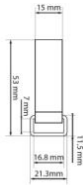

REF.	Dimension	Designation
BB15ROU	15 X 60	AST BUCKLE-BELT STRAP 15 RED
BB15VER	15 X 60	AST BUCKLE-BELT STRAP 15 GREEN
BB15FUC	15 X 60	AST BUCKLE-BELT STRAP 15 FUCHSIA
BB15BLE	15 X 60	AST BUCKLE-BELT STRAP 15 BLUE
BB15CUI	15 X 60	AST BUCKLE-BELT STRAP 15 FLESH
BB15NOI	15 X 60	AST BUCKLE-BELT STRAP 15 BLACK
BB15CAR	15 X 60	AST BUCKLE-BELT STRAP 15 CARBON
BB15TEXTNOI	15 X 60	AST BUCKLE-BELT STRAP 15 PU TEXTIL BLACK*
BB15ROU	15 X 60	AST BUCKLE-BELT STRAP 15 RED
BB15TEXTBLC	15 X 60	AST BUCKLE-BELT STRAP 15 TEXTIL WHITE
BB15TEXTCHA	15 X 60	AST BUCKLE-BELT STRAP 15 TEXTIL FLESH
BB20BLC	20 X 53	AST BUCKLE-BELT STRAP 20 WHITE
BB20BLE	20 X 53	AST BUCKLE-BELT STRAP 20 BLUE
BB20CUI	20 X 53	AST BUCKLE-BELT STRAP 20 FLESH
BB20CAR	20 X 53	AST BUCKLE-BELT STRAP 20 CARBON
BB20GRI	20 X 53	AST BUCKLE-BELT STRAP 20 SILVER
BB20NOI	20 X 53	AST BUCKLE-BELT STRAP 20 BLACK
BB20PUBEI	20 X 53	AST BUCKLE-BELT STRAP 20 PU BEIGE
BB20PUNOIDF	20 X 53	AST BUCKLE-BELT STRAP 20 PU BLACK DF
BB20TEXTBLC	20 X 53	AST BUCKLE-BELT STRAP 20 PU TEXTIL WHITE
BB20TEXTNOI	20 X 53	AST BUCKLE-BELT STRAP 20 PU TEXTIL BLACK
BB20FUC	20 X 53	AST BUCKLE-BELT STRAP 20 FUCHSIA
BB20ROU	20 X 53	AST BUCKLE-BELT STRAP 20 RED
BB20VER	20 X 53	AST BUCKLE-BELT STRAP 20 GREEN
BB25BLC	25 X 60	AST BUCKLE-BELT STRAP 25 WHITE
BB25BLE	25 X 60	AST BUCKLE-BELT STRAP 25 BLUE
BB25CUI	25 X 60	AST BUCKLE-BELT STRAP 25 FLESH
BB25CAR	25 X 60	AST BUCKLE-BELT STRAP 25 CARBON
BB25GRI	25 X 60	AST BUCKLE-BELT STRAP 25 SILVER
BB25NOI	25 X 60	AST BUCKLE-BELT STRAP 25 BLACK
BB25TEXTBLC	25 X 60	AST BUCKLE-BELT STRAP 25 PU TEXTIL WHITE*
BB25TEXTNOI	25 X 60	AST BUCKLE-BELT STRAP 25 PU TEXTIL BLACK*
BB25TEXTCHA	25 X 60	AST BUCKLE-BELT STRAP 25 PU TEXTIL FLESH*
BB25FUC	25 X 60	AST BUCKLE-BELT STRAP 25 FUCHSIA
BB25ROU	25 X 60	AST BUCKLE-BELT STRAP 25 RED
BB38BLC	38 X 60	AST BUCKLE-BELT STRAP 38 WHITE
BB38BLE	38 X 60	AST BUCKLE-BELT STRAP 38 BLUE
BB38CUI	38 X 60	AST BUCKLE-BELT STRAP 38 FLESH
BB38GRI	38 X 60	AST BUCKLE-BELT STRAP 38 SILVER
BB38NOI	38 X 60	AST BUCKLE-BELT STRAP 38 BLACK
BB38TEXTBLC	38 X 60	AST BUCKLE-BELT STRAP 38 PU TEXTIL WHITE*
BB38TEXTNOI	38 X 60	AST BUCKLE-BELT STRAP 38 PU TEXTIL BLACK*
BB38TEXTCHA	38 X 60	AST BUCKLE-BELT STRAP 38 PU TEXTIL FLESH*
BB38FUC	38 X 60	AST BUCKLE-BELT STRAP 38 FUCHSIA
BB38ROU	38 X 60	AST BUCKLE-BELT STRAP 38 RED
BB38CAR	38 X 60	AST BUCKLE-BELT STRAP 38 CARBON
BB50BLC	50 X 60	AST BUCKLE-BELT STRAP 50 WHITE
BB50CUI	50 X 60	AST BUCKLE-BELT STRAP 50 FLESH
BB50ROU	50 X 60	AST BUCKLE-BELT STRAP 50 RED
BB50FUC	50 X 60	AST BUCKLE-BELT STRAP 50 FUCHSIA
BB50JAU	50 X 60	AST BUCKLE-BELT STRAP 50 YELLOW
BB50BLE	50 X 60	AST BUCKLE-BELT STRAP 50 BLUE
BB50VER	50 X 60	AST BUCKLE-BELT STRAP 50 GREEN
BB50NOI	50 X 60	AST BUCKLE-BELT STRAP 50 BLACK
BB50CAR	50 X 60	AST BUCKLE-BELT STRAP 50 CARBON
BB50TEXTNOI	50 X 60	AST BUCKLE-BELT STRAP 50 PU TEXT BLACK
BB50TEXTBLC	50 X 60	AST BUCKLE-BELT STRAP 50 PU TEXT WHITE
BB50TEXTCHA	50 X 60	AST BUCKLE-BELT STRAP 50 PU TEXT FLESH