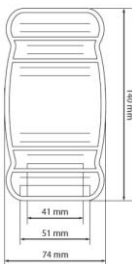

COMFORT PAD

REF.	Dimension	Designation
COUSSPMBLE	140 X 50	ASTRA COMFORT PAD PM BLUE
COUSSPMCUI	140 X 50	ASTRA COMFORT PAD PM FLESH
COUSSPMGRI	140 X 50	ASTRA COMFORT PAD PM SILVER
COUSSPMJAU	140 X 50	ASTRA COMFORT PAD PM YELLOW
COUSSPMNOI	140 X 50	ASTRA COMFORT PAD PM BLACK
COUSSPMFUC	140 X 50	ASTRA COMFORT PAD PM FUCHSIA
COUSSPMTEXTBLC	140 X 50	ASTRA COMFORT PAD PM PU TEXT WHITE*
COUSSPMTEXTNOI	140 X 50	ASTRA COMFORT PAD PM PU TEXT BLACK*
COUSSPMTEXTCHA	140 X 50	ASTRA COMFORT PAD PM PU TEXT FLESH*
COUSSPMPUVELNOI	140 X 50	ASTRA COMFORT PAD PM PU VELOURS BLACK*
COUSSPMROU	140 X 50	ASTRA COMFORT PAD PM RED
COUSSPMVER	140 X 50	ASTRA COMFORT PAD PM GREEN
COUSSGMBLC	140 X 64	ASTRA COMFORT PAD GM WHITE
COUSSGMBLE	140 X 64	ASTRA COMFORT PAD GM BLUE
COUSSGMJAU	140 X 64	ASTRA COMFORT PAD GM YELLOW
COUSSGMFUC	140 X 64	ASTRA COMFORT PAD GM FUCHSIA
COUSSGMNOI	140 X 64	ASTRA COMFORT PAD GM BLACK
COUSSGMTEXTBLC	140 X 64	ASTRA COMFORT PAD GM PU TEXT WHITE
COUSSGMTEXTNOI	140 X 64	ASTRA COMFORT PAD GM PU TEXT BLACK
COUSSGMTEXTCHA	140 X 64	ASTRA COMFORT PAD GM PU TEXT FLESH
COUSSGMPUVELNOI	140 X 64	ASTRA COMFORT PAD GM PU VELOURS BLACK *
COUSSGMCUI	140 X 64	ASTRA COMFORT PAD GM PVC FLESH
COUSSGMGRI	140 X 64	ASTRA COMFORT PAD GM PVC SILVER
COUSSGMROU	140 X 64	ASTRA COMFORT PAD GM RED
COUSSGMCAR	140 X 64	ASTRA COMFORT PAD GM CARBON
COUSSGMVER	140 X 64	ASTRA COMFORT PAD GM GREEN
COUSSKSBLC	140 X 74	ASTRA COMFORT PAD KS WHITE
COUSSKSBLE	140 X 74	ASTRA COMFORT PAD KS BLUE
COUSSKSJAU	140 X 74	ASTRA COMFORT PAD KS YELLOW
COUSSKSFUC	140 X 74	ASTRA COMFORT PAD KS FUCHSIA
COUSSSKNOI	140 X 74	ASTRA COMFORT PAD KS BLACK
COUSSKSTEXTBLC	140 X 74	ASTRA COMFORT PAD KS PU TEXT WHITE
COUSSKSTEXTNOI	140 X 74	ASTRA COMFORT PAD KS PU TEXT BLACK
COUSSKSPUVELNOI	140 X 74	ASTRA COMFORT PAD KS PU VELOURS BLACK
COUSSKSCUI	140 X 74	ASTRA COMFORT PAD KS PVC FLESH
COUSSKSGRI	140 X 74	ASTRA COMFORT PAD KS PVC SILVER
COUSSKSROU	140 X 74	ASTRA COMFORT PAD KS RED
COUSSKSTEXTNOI	140 X 74	ASTRA COMFORT PAD KS PU TEXT BLACK
COUSSKSTEXTBLC	140 X 74	ASTRA COMFORT PAD KS PU TEXT WHITE
COUSSKSTEXTCHA	140 X 74	ASTRA COMFORT PAD KS PU TEXT FLESH

CROCODIL STRAP

REF.	Dimension	Designation
ASTCROCO38PA	38	AST PATTE CROCO POLYAMIDE 38 MM
ASTCROCO25PA	25	AST PATTE CROCO POLYAMIDE 25 MM