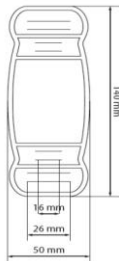

COMFORT PAD

REF.	Dimension	Designation
COUSSPMBLE	140 X 50	ASTRA COMFORT PAD PM BLUE
COUSSPMCUI	140 X 50	ASTRA COMFORT PAD PM FLESH
COUSSPMGRI	140 X 50	ASTRA COMFORT PAD PM SILVER
COUSSPMJAU	140 X 50	ASTRA COMFORT PAD PM YELLOW
COUSSPMNOI	140 X 50	ASTRA COMFORT PAD PM BLACK
COUSSPMFUC	140 X 50	ASTRA COMFORT PAD PM FUCHSIA
COUSSPMTEXTBLC	140 X 50	ASTRA COMFORT PAD PM PU TEXT WHITE*
COUSSPMTEXTNOI	140 X 50	ASTRA COMFORT PAD PM PU TEXT BLACK*
COUSSPMTEXTCHA	140 X 50	ASTRA COMFORT PAD PM PU TEXT FLESH*
COUSSPMPUVELNOI	140 X 50	ASTRA COMFORT PAD PM PU VELOURS BLACK*
COUSSPMROU	140 X 50	ASTRA COMFORT PAD PM RED
COUSSPMVER	140 X 50	ASTRA COMFORT PAD PM GREEN
COUSSGMBLC	140 X 64	ASTRA COMFORT PAD GM WHITE
COUSSGMBLE	140 X 64	ASTRA COMFORT PAD GM BLUE
COUSSGMJAU	140 X 64	ASTRA COMFORT PAD GM YELLOW
COUSSGMFUC	140 X 64	ASTRA COMFORT PAD GM FUCHSIA
COUSSGMNOI	140 X 64	ASTRA COMFORT PAD GM BLACK
COUSSGMTEXTBLC	140 X 64	ASTRA COMFORT PAD GM PU TEXT WHITE
COUSSGMTEXTNOI	140 X 64	ASTRA COMFORT PAD GM PU TEXT BLACK
COUSSGMTEXTCHA	140 X 64	ASTRA COMFORT PAD GM PU TEXT FLESH
COUSSGMPUVELNOI	140 X 64	ASTRA COMFORT PAD GM PU VELOURS BLACK *
COUSSGMCUI	140 X 64	ASTRA COMFORT PAD GM PVC FLESH
COUSSGMGRI	140 X 64	ASTRA COMFORT PAD GM PVC SILVER
COUSSGMROU	140 X 64	ASTRA COMFORT PAD GM RED
COUSSGMCAR	140 X 64	ASTRA COMFORT PAD GM CARBON
COUSSGMVER	140 X 64	ASTRA COMFORT PAD GM GREEN
COUSSKSBLC	140 X 74	ASTRA COMFORT PAD KS WHITE
COUSSKSBLE	140 X 74	ASTRA COMFORT PAD KS BLUE
COUSSKSJAU	140 X 74	ASTRA COMFORT PAD KS YELLOW
COUSSKSFUC	140 X 74	ASTRA COMFORT PAD KS FUCHSIA
COUSSSKNOI	140 X 74	ASTRA COMFORT PAD KS BLACK
COUSSKSTEXTBLC	140 X 74	ASTRA COMFORT PAD KS PU TEXT WHITE
COUSSKSTEXTNOI	140 X 74	ASTRA COMFORT PAD KS PU TEXT BLACK
COUSSKSPUVELNOI	140 X 74	ASTRA COMFORT PAD KS PU VELOURS BLACK
COUSSKSCUI	140 X 74	ASTRA COMFORT PAD KS PVC FLESH
COUSSKSGRI	140 X 74	ASTRA COMFORT PAD KS PVC SILVER
COUSSKSROU	140 X 74	ASTRA COMFORT PAD KS RED
COUSSKSTEXTNOI	140 X 74	ASTRA COMFORT PAD KS PU TEXT BLACK
COUSSKSTEXTBLC	140 X 74	ASTRA COMFORT PAD KS PU TEXT WHITE
COUSSKSTEXTCHA	140 X 74	ASTRA COMFORT PAD KS PU TEXT FLESH

CROCODIL STRAP

REF.	Dimension	Designation
ASTCROCO38PA	38	AST PATTE CROCO POLYAMIDE 38 MM
ASTCROCO25PA	25	AST PATTE CROCO POLYAMIDE 25 MM