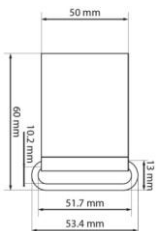

REF.	Dimension	Designation
BB15ROU	15 X 60	AST BUCKLE-BELT STRAP 15 RED
BB15VER	15 X 60	AST BUCKLE-BELT STRAP 15 GREEN
BB15FUC	15 X 60	AST BUCKLE-BELT STRAP 15 FUCHSIA
BB15BLE	15 X 60	AST BUCKLE-BELT STRAP 15 BLUE
BB15CUI	15 X 60	AST BUCKLE-BELT STRAP 15 FLESH
BB15NOI	15 X 60	AST BUCKLE-BELT STRAP 15 BLACK
BB15CAR	15 X 60	AST BUCKLE-BELT STRAP 15 CARBON
BB15TEXTNOI	15 X 60	AST BUCKLE-BELT STRAP 15 PU TEXTIL BLACK*
BB15ROU	15 X 60	AST BUCKLE-BELT STRAP 15 RED
BB15TEXTBLC	15 X 60	AST BUCKLE-BELT STRAP 15 TEXTIL WHITE
BB15TEXTCHA	15 X 60	AST BUCKLE-BELT STRAP 15 TEXTIL FLESH
BB20BLC	20 X 53	AST BUCKLE-BELT STRAP 20 WHITE
BB20BLE	20 X 53	AST BUCKLE-BELT STRAP 20 BLUE
BB20CUI	20 X 53	AST BUCKLE-BELT STRAP 20 FLESH
BB20CAR	20 X 53	AST BUCKLE-BELT STRAP 20 CARBON
BB20GRI	20 X 53	AST BUCKLE-BELT STRAP 20 SILVER
BB20NOI	20 X 53	AST BUCKLE-BELT STRAP 20 BLACK
BB20PUBEI	20 X 53	AST BUCKLE-BELT STRAP 20 PU BEIGE
BB20PUNOIDF	20 X 53	AST BUCKLE-BELT STRAP 20 PU BLACK DF
BB20TEXTBLC	20 X 53	AST BUCKLE-BELT STRAP 20 PU TEXTIL WHITE
BB20TEXTNOI	20 X 53	AST BUCKLE-BELT STRAP 20 PU TEXTIL BLACK
BB20FUC	20 X 53	AST BUCKLE-BELT STRAP 20 FUCHSIA
BB20ROU	20 X 53	AST BUCKLE-BELT STRAP 20 RED
BB20VER	20 X 53	AST BUCKLE-BELT STRAP 20 GREEN
BB25BLC	25 X 60	AST BUCKLE-BELT STRAP 25 WHITE
BB25BLE	25 X 60	AST BUCKLE-BELT STRAP 25 BLUE
BB25CUI	25 X 60	AST BUCKLE-BELT STRAP 25 FLESH
BB25CAR	25 X 60	AST BUCKLE-BELT STRAP 25 CARBON
BB25GRI	25 X 60	AST BUCKLE-BELT STRAP 25 SILVER
BB25NOI	25 X 60	AST BUCKLE-BELT STRAP 25 BLACK
BB25TEXTBLC	25 X 60	AST BUCKLE-BELT STRAP 25 PU TEXTIL WHITE*
BB25TEXTNOI	25 X 60	AST BUCKLE-BELT STRAP 25 PU TEXTIL BLACK*
BB25TEXTCHA	25 X 60	AST BUCKLE-BELT STRAP 25 PU TEXTIL FLESH*
BB25FUC	25 X 60	AST BUCKLE-BELT STRAP 25 FUCHSIA
BB25ROU	25 X 60	AST BUCKLE-BELT STRAP 25 RED
BB38BLC	38 X 60	AST BUCKLE-BELT STRAP 38 WHITE
BB38BLE	38 X 60	AST BUCKLE-BELT STRAP 38 BLUE
BB38CUI	38 X 60	AST BUCKLE-BELT STRAP 38 FLESH
BB38GRI	38 X 60	AST BUCKLE-BELT STRAP 38 SILVER
BB38NOI	38 X 60	AST BUCKLE-BELT STRAP 38 BLACK
BB38TEXTBLC	38 X 60	AST BUCKLE-BELT STRAP 38 PU TEXTIL WHITE*
BB38TEXTNOI	38 X 60	AST BUCKLE-BELT STRAP 38 PU TEXTIL BLACK*
BB38TEXTCHA	38 X 60	AST BUCKLE-BELT STRAP 38 PU TEXTIL FLESH*
BB38FUC	38 X 60	AST BUCKLE-BELT STRAP 38 FUCHSIA
BB38ROU	38 X 60	AST BUCKLE-BELT STRAP 38 RED
BB38CAR	38 X 60	AST BUCKLE-BELT STRAP 38 CARBON
BB50BLC	50 X 60	AST BUCKLE-BELT STRAP 50 WHITE
BB50CUI	50 X 60	AST BUCKLE-BELT STRAP 50 FLESH
BB50ROU	50 X 60	AST BUCKLE-BELT STRAP 50 RED
BB50FUC	50 X 60	AST BUCKLE-BELT STRAP 50 FUCHSIA
BB50JAU	50 X 60	AST BUCKLE-BELT STRAP 50 YELLOW
BB50BLE	50 X 60	AST BUCKLE-BELT STRAP 50 BLUE
BB50VER	50 X 60	AST BUCKLE-BELT STRAP 50 GREEN
BB50NOI	50 X 60	AST BUCKLE-BELT STRAP 50 BLACK
BB50CAR	50 X 60	AST BUCKLE-BELT STRAP 50 CARBON
BB50TEXTNOI	50 X 60	AST BUCKLE-BELT STRAP 50 PU TEXT BLACK
BB50TEXTBLC	50 X 60	AST BUCKLE-BELT STRAP 50 PU TEXT WHITE
BB50TEXTCHA	50 X 60	AST BUCKLE-BELT STRAP 50 PU TEXT FLESH