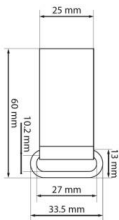

REF.	Dimension	Designation
BB15ROU	15 X 60	AST BUCKLE-BELT STRAP 15 RED
BB15VER	15 X 60	AST BUCKLE-BELT STRAP 15 GREEN
BB15FUC	15 X 60	AST BUCKLE-BELT STRAP 15 FUCHSIA
BB15BLE	15 X 60	AST BUCKLE-BELT STRAP 15 BLUE
BB15CUI	15 X 60	AST BUCKLE-BELT STRAP 15 FLESH
BB15NOI	15 X 60	AST BUCKLE-BELT STRAP 15 BLACK
BB15CAR	15 X 60	AST BUCKLE-BELT STRAP 15 CARBON
BB15TEXTNOI	15 X 60	AST BUCKLE-BELT STRAP 15 PU TEXTIL BLACK*
BB15ROU	15 X 60	AST BUCKLE-BELT STRAP 15 RED
BB15TEXTBLC	15 X 60	AST BUCKLE-BELT STRAP 15 TEXTIL WHITE
BB15TEXTCHA	15 X 60	AST BUCKLE-BELT STRAP 15 TEXTIL FLESH
BB20BLC	20 X 53	AST BUCKLE-BELT STRAP 20 WHITE
BB20BLE	20 X 53	AST BUCKLE-BELT STRAP 20 BLUE
BB20CUI	20 X 53	AST BUCKLE-BELT STRAP 20 FLESH
BB20CAR	20 X 53	AST BUCKLE-BELT STRAP 20 CARBON
BB20GRI	20 X 53	AST BUCKLE-BELT STRAP 20 SILVER
BB20NOI	20 X 53	AST BUCKLE-BELT STRAP 20 BLACK
BB20PUBEI	20 X 53	AST BUCKLE-BELT STRAP 20 PU BEIGE
BB20PUNOIDF	20 X 53	AST BUCKLE-BELT STRAP 20 PU BLACK DF
BB20TEXTBLC	20 X 53	AST BUCKLE-BELT STRAP 20 PU TEXTIL WHITE
BB20TEXTNOI	20 X 53	AST BUCKLE-BELT STRAP 20 PU TEXTIL BLACK
BB20FUC	20 X 53	AST BUCKLE-BELT STRAP 20 FUCHSIA
BB20ROU	20 X 53	AST BUCKLE-BELT STRAP 20 RED
BB20VER	20 X 53	AST BUCKLE-BELT STRAP 20 GREEN
BB25BLC	25 X 60	AST BUCKLE-BELT STRAP 25 WHITE
BB25BLE	25 X 60	AST BUCKLE-BELT STRAP 25 BLUE
BB25CUI	25 X 60	AST BUCKLE-BELT STRAP 25 FLESH
BB25CAR	25 X 60	AST BUCKLE-BELT STRAP 25 CARBON
BB25GRI	25 X 60	AST BUCKLE-BELT STRAP 25 SILVER
BB25NOI	25 X 60	AST BUCKLE-BELT STRAP 25 BLACK
BB25TEXTBLC	25 X 60	AST BUCKLE-BELT STRAP 25 PU TEXTIL WHITE*
BB25TEXTNOI	25 X 60	AST BUCKLE-BELT STRAP 25 PU TEXTIL BLACK*
BB25TEXTCHA	25 X 60	AST BUCKLE-BELT STRAP 25 PU TEXTIL FLESH*
BB25FUC	25 X 60	AST BUCKLE-BELT STRAP 25 FUCHSIA
BB25ROU	25 X 60	AST BUCKLE-BELT STRAP 25 RED
BB38BLC	38 X 60	AST BUCKLE-BELT STRAP 38 WHITE
BB38BLE	38 X 60	AST BUCKLE-BELT STRAP 38 BLUE
BB38CUI	38 X 60	AST BUCKLE-BELT STRAP 38 FLESH
BB38GRI	38 X 60	AST BUCKLE-BELT STRAP 38 SILVER
BB38NOI	38 X 60	AST BUCKLE-BELT STRAP 38 BLACK
BB38TEXTBLC	38 X 60	AST BUCKLE-BELT STRAP 38 PU TEXTIL WHITE*
BB38TEXTNOI	38 X 60	AST BUCKLE-BELT STRAP 38 PU TEXTIL BLACK*
BB38TEXTCHA	38 X 60	AST BUCKLE-BELT STRAP 38 PU TEXTIL FLESH*
BB38FUC	38 X 60	AST BUCKLE-BELT STRAP 38 FUCHSIA
BB38ROU	38 X 60	AST BUCKLE-BELT STRAP 38 RED
BB38CAR	38 X 60	AST BUCKLE-BELT STRAP 38 CARBON
BB50BLC	50 X 60	AST BUCKLE-BELT STRAP 50 WHITE
BB50CUI	50 X 60	AST BUCKLE-BELT STRAP 50 FLESH
BB50ROU	50 X 60	AST BUCKLE-BELT STRAP 50 RED
BB50FUC	50 X 60	AST BUCKLE-BELT STRAP 50 FUCHSIA
BB50JAU	50 X 60	AST BUCKLE-BELT STRAP 50 YELLOW
BB50BLE	50 X 60	AST BUCKLE-BELT STRAP 50 BLUE
BB50VER	50 X 60	AST BUCKLE-BELT STRAP 50 GREEN
BB50NOI	50 X 60	AST BUCKLE-BELT STRAP 50 BLACK
BB50CAR	50 X 60	AST BUCKLE-BELT STRAP 50 CARBON
BB50TEXTNOI	50 X 60	AST BUCKLE-BELT STRAP 50 PU TEXT BLACK
BB50TEXTBLC	50 X 60	AST BUCKLE-BELT STRAP 50 PU TEXT WHITE
BB50TEXTCHA	50 X 60	AST BUCKLE-BELT STRAP 50 PU TEXT FLESH